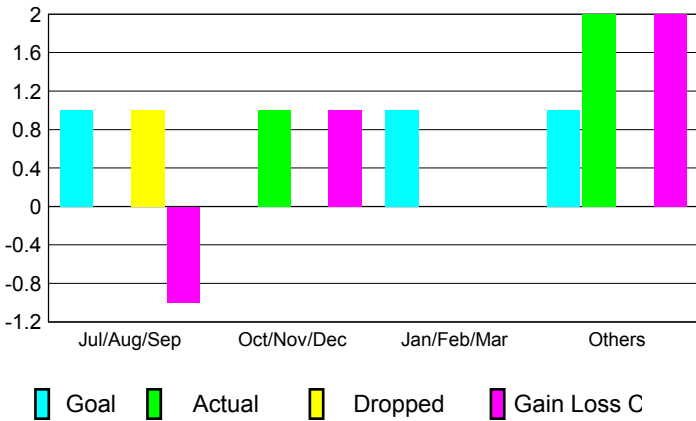

GMT: **John Muller**

Location: **AUSTRALIA**

GMT CA: **7**

**CLUBS**

| Month            | New Club Goal | Actual New Clubs | Actual Dropped Clubs | Gain/Loss of Clubs |
|------------------|---------------|------------------|----------------------|--------------------|
| <b>2012-2013</b> |               |                  |                      |                    |
| Jul/Aug/Sep      | 1             | 0                | 1                    | -1                 |
| Oct/Nov/Dec      | 0             | 1                | 0                    | 1                  |
| Jan/Feb/Mar      | 1             | 0                | 0                    | 0                  |
| Apr/May/Jun      | 1             | 2                | 0                    | 2                  |
| <b>Totals</b>    | <b>3</b>      | <b>3</b>         | <b>1</b>             | <b>2</b>           |

**Club Results 2012-2013**

Goal, New, Dropped, Gain/Loss

**YTD Status Quo Clubs 2012-2013**

Status Quo Clubs Compared to Status Quo Members

**Club Gain/Loss 2012-2013**

**MEMBERSHIP**

| Month            | Net Memb Goal | Actual New Memb | Actual Dropped Memb | Gain/Loss of Memb |
|------------------|---------------|-----------------|---------------------|-------------------|
| <b>2012-2013</b> |               |                 |                     |                   |
| Jul/Aug/Sep      | 22            | 56              | 51                  | 5                 |
| Oct/Nov/Dec      | 2             | 49              | 36                  | 13                |
| Jan/Feb/Mar      | 20            | 40              | 31                  | 9                 |
| Apr/May/Jun      | 8             | 84              | 51                  | 33                |
| <b>Totals</b>    | <b>52</b>     | <b>229</b>      | <b>169</b>          | <b>60</b>         |