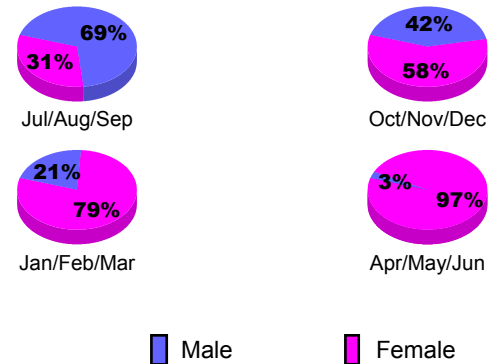

GMT: **John Muller**

Location: **AUSTRALIA**

GMT CA: **7**

**CLUBS**

| Month            | New Club Goal | Actual New Clubs | Actual Dropped Clubs | Gain/Loss of Clubs |
|------------------|---------------|------------------|----------------------|--------------------|
| <b>2012-2013</b> |               |                  |                      |                    |
| Jul/Aug/Sep      | 1             | 0                | 1                    | -1                 |
| Oct/Nov/Dec      | 0             | 1                | 0                    | 1                  |
| Jan/Feb/Mar      | 1             | 0                | 0                    | 0                  |
| Apr/May/Jun      | 1             | 2                | 0                    | 2                  |
| <b>Totals</b>    | <b>3</b>      | <b>3</b>         | <b>1</b>             | <b>2</b>           |

**Club Results 2012-2013**

Goal, New, Dropped, Gain/Loss

**YTD Status Quo Clubs 2012-2013**

Status Quo Clubs Compared to Status Quo Members

**Club Gain/Loss 2012-2013**

**MEMBERSHIP**

| Month            | Net Memb Goal | Actual New Memb | Actual Dropped Memb | Gain/Loss of Memb |
|------------------|---------------|-----------------|---------------------|-------------------|
| <b>2012-2013</b> |               |                 |                     |                   |
| Jul/Aug/Sep      | 22            | 56              | 51                  | 5                 |
| Oct/Nov/Dec      | 2             | 49              | 36                  | 13                |
| Jan/Feb/Mar      | 20            | 40              | 31                  | 9                 |
| Apr/May/Jun      | 8             | 84              | 51                  | 33                |
| <b>Totals</b>    | <b>52</b>     | <b>229</b>      | <b>169</b>          | <b>60</b>         |

**Membership Results 2012-2013**

Goal, New, Dropped, Gain/Loss

**Gender Comparison 2012-2013**

**Membership Gain/Loss 2012-2013**