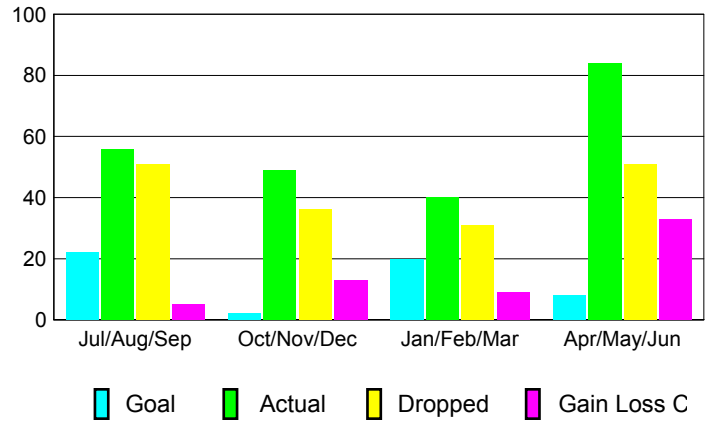

GMT: **John Muller**

Location: **AUSTRALIA**

GMT CA: **7**

**CLUBS**

| Month            | New Club Goal | Actual New Clubs | Actual Dropped Clubs | Gain/Loss of Clubs |
|------------------|---------------|------------------|----------------------|--------------------|
| <b>2012-2013</b> |               |                  |                      |                    |
| Jul/Aug/Sep      | 1             | 0                | 1                    | -1                 |
| Oct/Nov/Dec      | 0             | 1                | 0                    | 1                  |
| Jan/Feb/Mar      | 1             | 0                | 0                    | 0                  |
| Apr/May/Jun      | 1             | 2                | 0                    | 2                  |
| <b>Totals</b>    | <b>3</b>      | <b>3</b>         | <b>1</b>             | <b>2</b>           |

**Club Results 2012-2013**

Goal, New, Dropped, Gain/Loss

**YTD Status Quo Clubs 2012-2013**

Status Quo Clubs Compared to Status Quo Members

**Club Gain/Loss 2012-2013**

**MEMBERSHIP**

| Month            | Net Memb Goal | Actual New Memb | Actual Dropped Memb | Gain/Loss of Memb |
|------------------|---------------|-----------------|---------------------|-------------------|
| <b>2012-2013</b> |               |                 |                     |                   |
| Jul/Aug/Sep      | 22            | 56              | 51                  | 5                 |
| Oct/Nov/Dec      | 2             | 49              | 36                  | 13                |
| Jan/Feb/Mar      | 20            | 40              | 31                  | 9                 |
| Apr/May/Jun      | 8             | 84              | 51                  | 33                |
| <b>Totals</b>    | <b>52</b>     | <b>229</b>      | <b>169</b>          | <b>60</b>         |

**Membership Results 2012-2013**

Goal, New, Dropped, Gain/Loss

**Gender Comparison 2012-2013**

**Membership Gain/Loss 2012-2013**